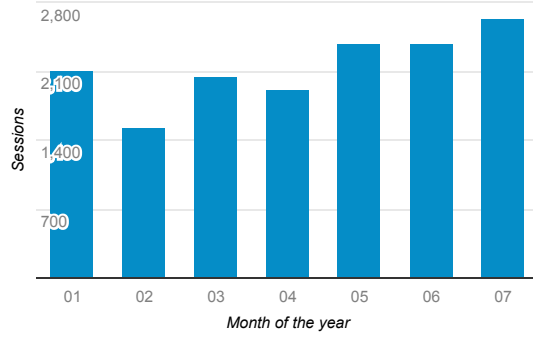

Eynsham Medical Group Website - Statistics

Jan 1, 2015 - Jul 31, 2015

All Sessions
100.00%

Visits by Month of the year

Visits by Device Category

desktop tablet mobile

% Visits by Browser

Chrome Internet Explorer Safari Other