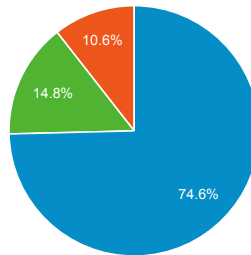

Eynsham Medical Group Website - Statistics

Jan 1, 2015 - Jul 31, 2015

All Sessions
100.00%

Visits by Month of the year

Visits by Device Category

desktop tablet mobile

% Visits by Browser

Chrome Internet Explorer Safari Other